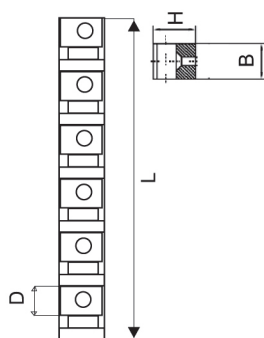

706

TUBE ANCHORAGE / FIXATION TUBES / FISSATUBI

CODE	D	L	B	H	pcs.
706004	4,0	185,0	14,0	9,0	10
706006	6,0	215,0	14,0	13,0	10
706008	8,0	235,0	14,0	15,0	10
706010	10,0	275,0	14,0	17,0	10
706012	12,0	305,0	14,0	19,0	10
706015	15,0	276,0	14,0	21,0	10

701

METAL TUBE CUTTER / PINCE COUPE TUBE MÉTALLIQUE / PINZA TAGLIATUBI IN METALLO

CODE	Ø	L	pcs.
701100	12-14 mm	135,0	1
701200	26-28 mm	185,0	1

TC

PLASTIC TUBE CUTTER / PINCE COUPE TUBE EN PLASTIQUE / TAGLIATUBI IN PLASTICA