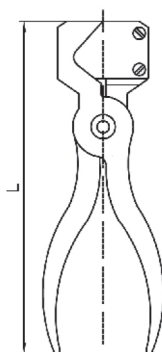

706

TUBE ANCHORAGE / FIXATION TUBES / FISSATUBI

CODE	D	L	B	H	pcs.
706004	4,0	185,0	14,0	9,0	10
706006	6,0	215,0	14,0	13,0	10
706008	8,0	235,0	14,0	15,0	10
706010	10,0	275,0	14,0	17,0	10
706012	12,0	305,0	14,0	19,0	10
706015	15,0	276,0	14,0	21,0	10

701

METAL TUBE CUTTER / PINCE COUPE TUBE MÉTALLIQUE / PINZA TAGLIATUBI IN METALLO

CODE	Ø	L	pcs.
701100	12-14 mm	135,0	1
701200	26-28 mm	185,0	1

TC

PLASTIC TUBE CUTTER / PINCE COUPE TUBE EN PLASTIQUE / TAGLIATUBI IN PLASTICA